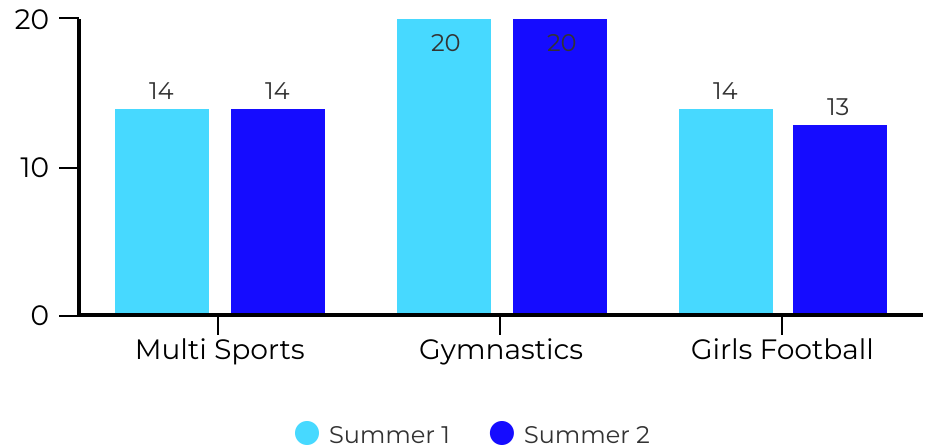

Summer Report 2024 – Gamlingay Village Primary

EXTRA CURRICULAR

combined hours of activity provided to ALL children through our Extra Curricular clubs.

ACTIVITY ACHIEVEMENT

Numbers of children enrolled on specific clubs this term.