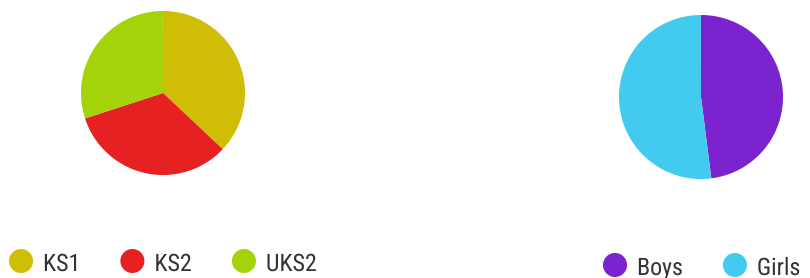

"Pepé is our innovative online platform that is set to transform the way PE is planned, delivered, and assessed in schools. It offers a comprehensive suite of tools designed to empower teachers and enhance students' learning experiences."

12%

of children on roll currently attending a Premier extra-curricular club